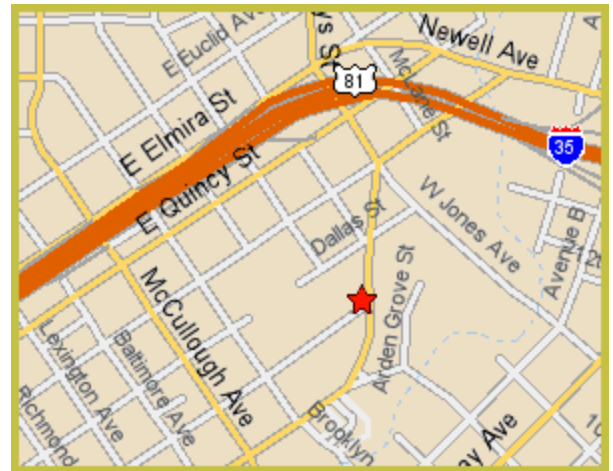

Westwood Lacrosse

Directions to Central Catholic

Notes:

1. Plan on a 2 hour driving time (95 miles)
2. You should be at the field 45 minutes before game time.

From Canyon Vista Middle School parking lot:

1. Left out of lot onto Spicewood Springs Road
2. Right on Route 183S
3. Right on I35S to San Antonio
4. Take the Brooklyn-McCullough exit and travel south on McCullough (toward downtown).
5. After 4 blocks, turn left on North Saint Mary's, following the road until you reach the front of the school on the left side (just after passing Providence High School).