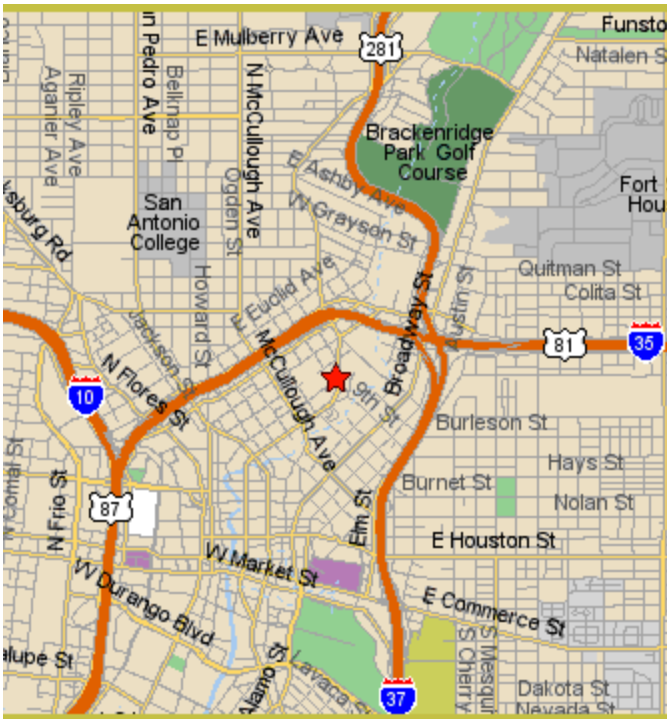

Westwood Lacrosse

Directions to Central Catholic

Notes:

1. Plan on a 2 hour driving time (95 miles)
2. You should be at the field 45 minutes before game time.

From Canyon Vista Middle School parking lot:

1. Left out of lot onto Spicewood Springs Road
2. Right on Route 183S
3. Right on I35S to San Antonio
4. Take the Brooklyn-McCullough exit and travel south on McCullough (toward downtown).
5. After 4 blocks, turn left on North Saint Mary's, following the road until you reach the front of the school on the left side (just after passing Providence High School).