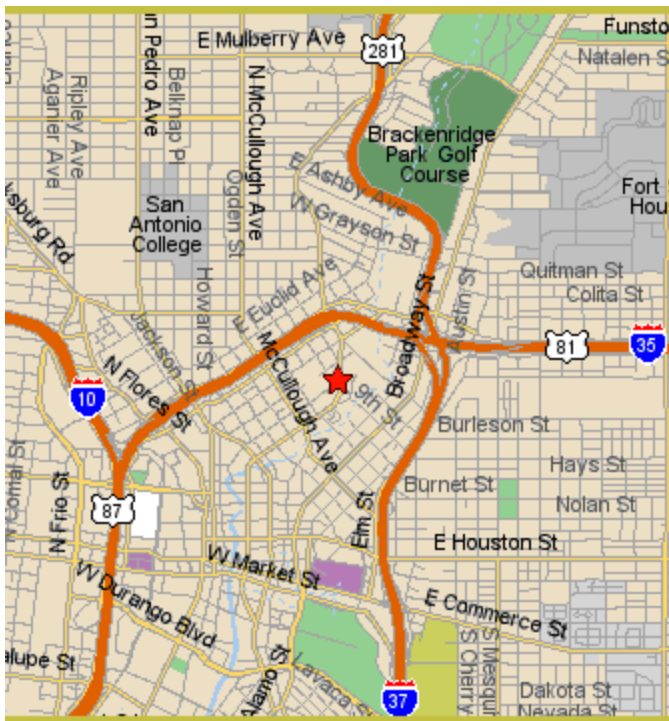

Westwood Lacrosse

Directions to Central Catholic

Notes:

1. Plan on a 2 hour driving time (95 miles)
2. You should be at the field 45 minutes before game time.

From Canyon Vista Middle School parking lot:

1. Left out of lot onto Spicewood Springs Road
2. Right on Route 183S
3. Right on I35S to San Antonio
4. Take the Brooklyn-McCullough exit and travel south on McCullough (toward downtown).
5. After 4 blocks, turn left on North Saint Mary's, following the road until you reach the front of the school on the left side (just after passing Providence High School).