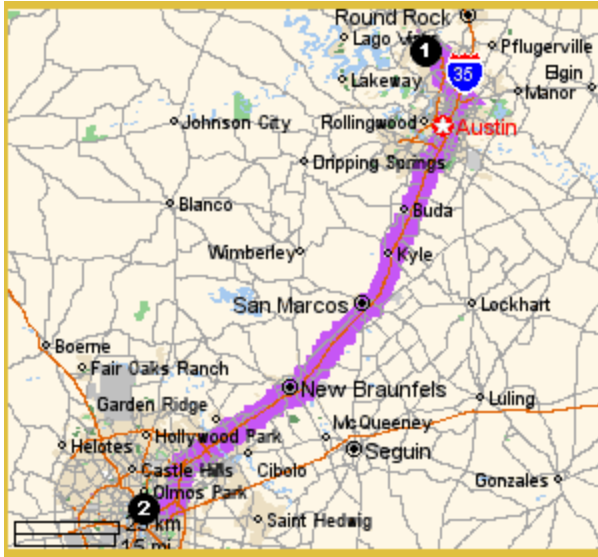

Westwood Lacrosse

Directions to Central Catholic

Notes:

1. Plan on a 2 hour driving time (95 miles)
2. You should be at the field 45 minutes before game time.

From Canyon Vista Middle School parking lot:

1. Left out of lot onto Spicewood Springs Road
2. Right on Route 183S
3. Right on I35S to San Antonio
4. Take the Brooklyn-McCullough exit and travel south on McCullough (toward downtown).
5. After 4 blocks, turn left on North Saint Mary's, following the road until you reach the front of the school on the left side (just after passing Providence High School).