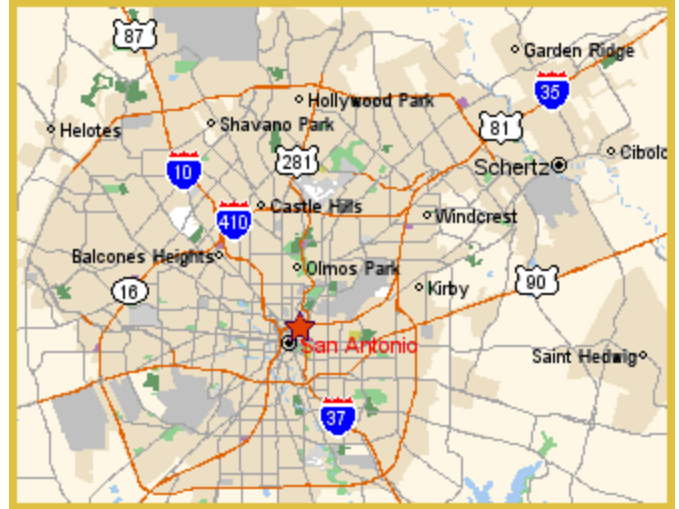

Westwood Lacrosse

Directions to Central Catholic

Notes:

1. Plan on a 2 hour driving time (95 miles)
2. You should be at the field 45 minutes before game time.

From Canyon Vista Middle School parking lot:

1. Left out of lot onto Spicewood Springs Road
2. Right on Route 183S
3. Right on I35S to San Antonio
4. Take the Brooklyn-McCullough exit and travel south on McCullough (toward downtown).
5. After 4 blocks, turn left on North Saint Mary's, following the road until you reach the front of the school on the left side (just after passing Providence High School).