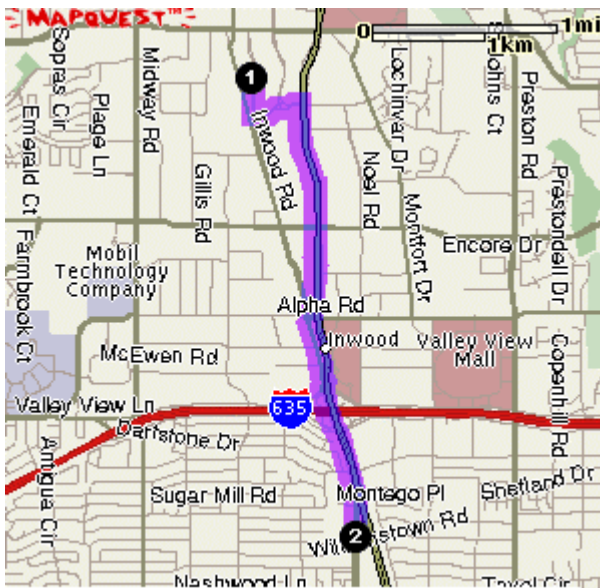

# Westwood Lacrosse

Jesuit College Preparatory  
12345 Inwood Rd, Dallas, TX 75244  
(972) 387-8700

Directions from La Quinta to Jesuit.	Miles
Start out South on <b>LANDMARK BLVD</b> towards <b>QUORUM DR</b> by turning right.	0.3
<b>LANDMARK BLVD</b> becomes <b>QUORUM DR</b> .	0.1
Turn <b>RIGHT</b> onto <b>DALLAS PKWY</b> .	1.1
Turn <b>SLIGHT LEFT</b> onto <b>INWOOD RD</b> .	1.1

**Alternate Route.**  
Go South on **INWOOD** all the way to Jesuit.

© 2000 MapQuest.com, Inc.; © 2000 Navigation Technologies © 2000 MapQuest.com, Inc.; © 2000 Navigation Technologies