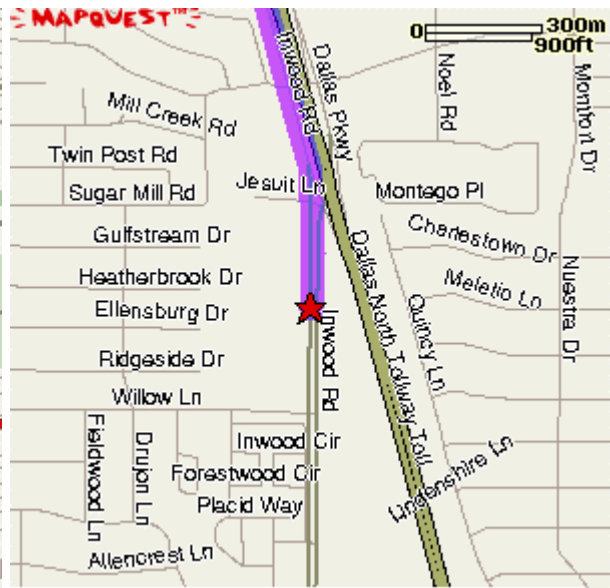

# Westwood Lacrosse

Jesuit College Preparatory  
12345 Inwood Rd, Dallas, TX 75244  
(972) 387-8700

Directions from La Quinta to Jesuit.	Miles
Start out South on <b>LANDMARK BLVD</b> towards <b>QUORUM DR</b> by turning right.	0.3
<b>LANDMARK BLVD</b> becomes <b>QUORUM DR</b> .	0.1
Turn <b>RIGHT</b> onto <b>DALLAS PKWY</b> .	1.1
Turn <b>SLIGHT LEFT</b> onto <b>INWOOD RD</b> .	1.1

**Alternate Route.**  
Go South on **INWOOD** all the way to Jesuit.

© 2000 MapQuest.com, Inc.; © 2000 Navigation Technologies © 2000 MapQuest.com, Inc.; © 2000 Navigation Technologies