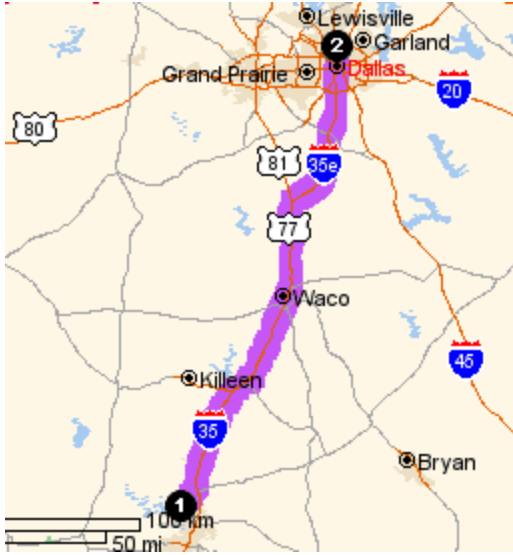

# Westwood Lacrosse

## Directions to St. Mark's School of Dallas

### Notes:

1. Plan to arrive at the lacrosse field at least 45 minutes prior to game.
2. Trip is approximately 200 miles (Yahoo Maps calls it a 4 hour drive).

### From Canyon Vista Middle School parking lot:

1. Take I35N to Dallas.
2. When I35 splits (north of Waco), stay to right and take I35E north (towards Dallas).
3. Take Tollway North exit.
4. Exit at Walnut Hill Lane. Right on Walnut Hill Lane.
5. Left on Preston Road. St. Mark's Academy is on the right.