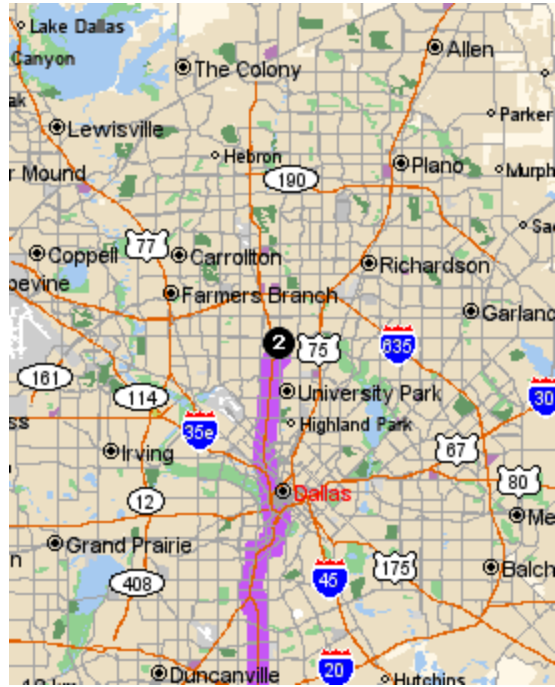

# Westwood Lacrosse

## Directions to St. Mark's School of Dallas

### Notes:

1. Plan to arrive at the lacrosse field at least 45 minutes prior to game.
2. Trip is approximately 200 miles (Yahoo Maps calls it a 4 hour drive).

### From Canyon Vista Middle School parking lot:

1. Take I35N to Dallas.
2. When I35 splits (north of Waco), stay to right and take I35E north (towards Dallas).
3. Take Tollway North exit.
4. Exit at Walnut Hill Lane. Right on Walnut Hill Lane.
5. Left on Preston Road. St. Mark's Academy is on the right.