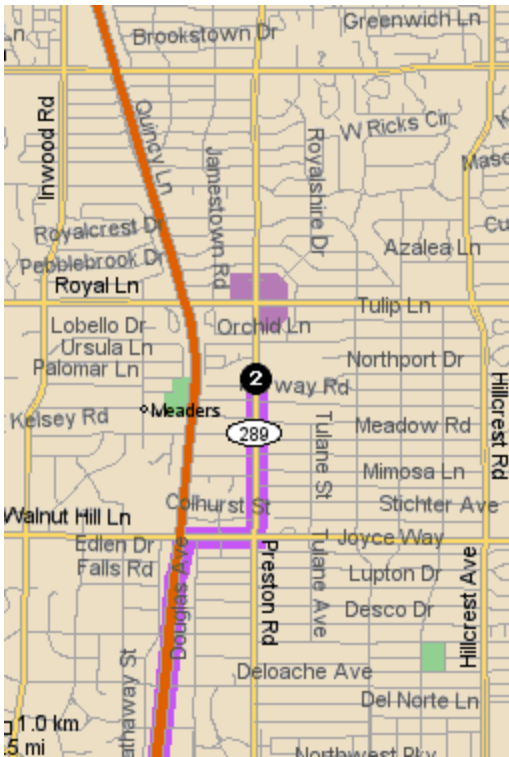

# Westwood Lacrosse

## Directions to St. Mark's School of Dallas

### Notes:

1. Plan to arrive at the lacrosse field at least 45 minutes prior to game.
2. Trip is approximately 200 miles (Yahoo Maps calls it a 4 hour drive).

### From Canyon Vista Middle School parking lot:

1. Take I35N to Dallas.
2. When I35 splits (north of Waco), stay to right and take I35E north (towards Dallas).
3. Take Tollway North exit.
4. Exit at Walnut Hill Lane. Right on Walnut Hill Lane.
5. Left on Preston Road. St. Mark's Academy is on the right.