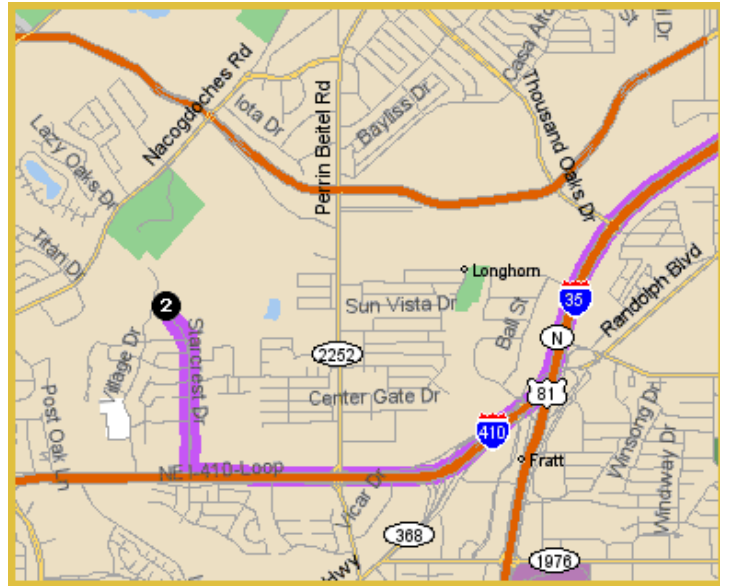

# Westwood Lacrosse

## Directions to Saint Mary's Hall

### Notes:

1. Plan on 1 hr 30 minutes driving time (85 miles)
2. You should be at the field 45 minutes before game time.

### From Canyon Vista Middle School parking lot:

1. Left out of lot onto Spicewood Springs Road.
2. Right on US 183S.
3. Right on I35S to San Antonio.
4. Right on loop 410 west.
5. Take second exit on 410 west.
6. Right on Starcrest Drive (there is a sign for SMH on the corner).
7. St. Mary's Hall is at end of Starcrest Drive (9401 Starcrest).