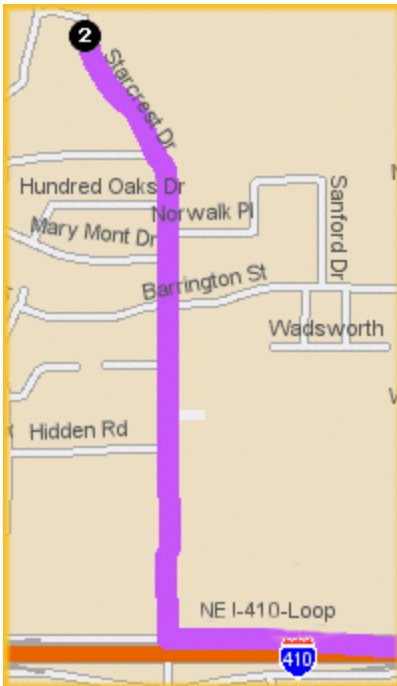

# Westwood Lacrosse

## Directions to Saint Mary's Hall

### Notes:

1. Plan on 1 hr 30 minutes driving time (85 miles)
2. You should be at the field 45 minutes before game time.

### From Canyon Vista Middle School parking lot:

1. Left out of lot onto Spicewood Springs Road.
2. Right on US 183S.
3. Right on I35S to San Antonio.
4. Right on loop 410 west.
5. Take second exit on 410 west.
6. Right on Starcrest Drive (there is a sign for SMH on the corner).
7. St. Mary's Hall is at end of Starcrest Drive (9401 Starcrest).